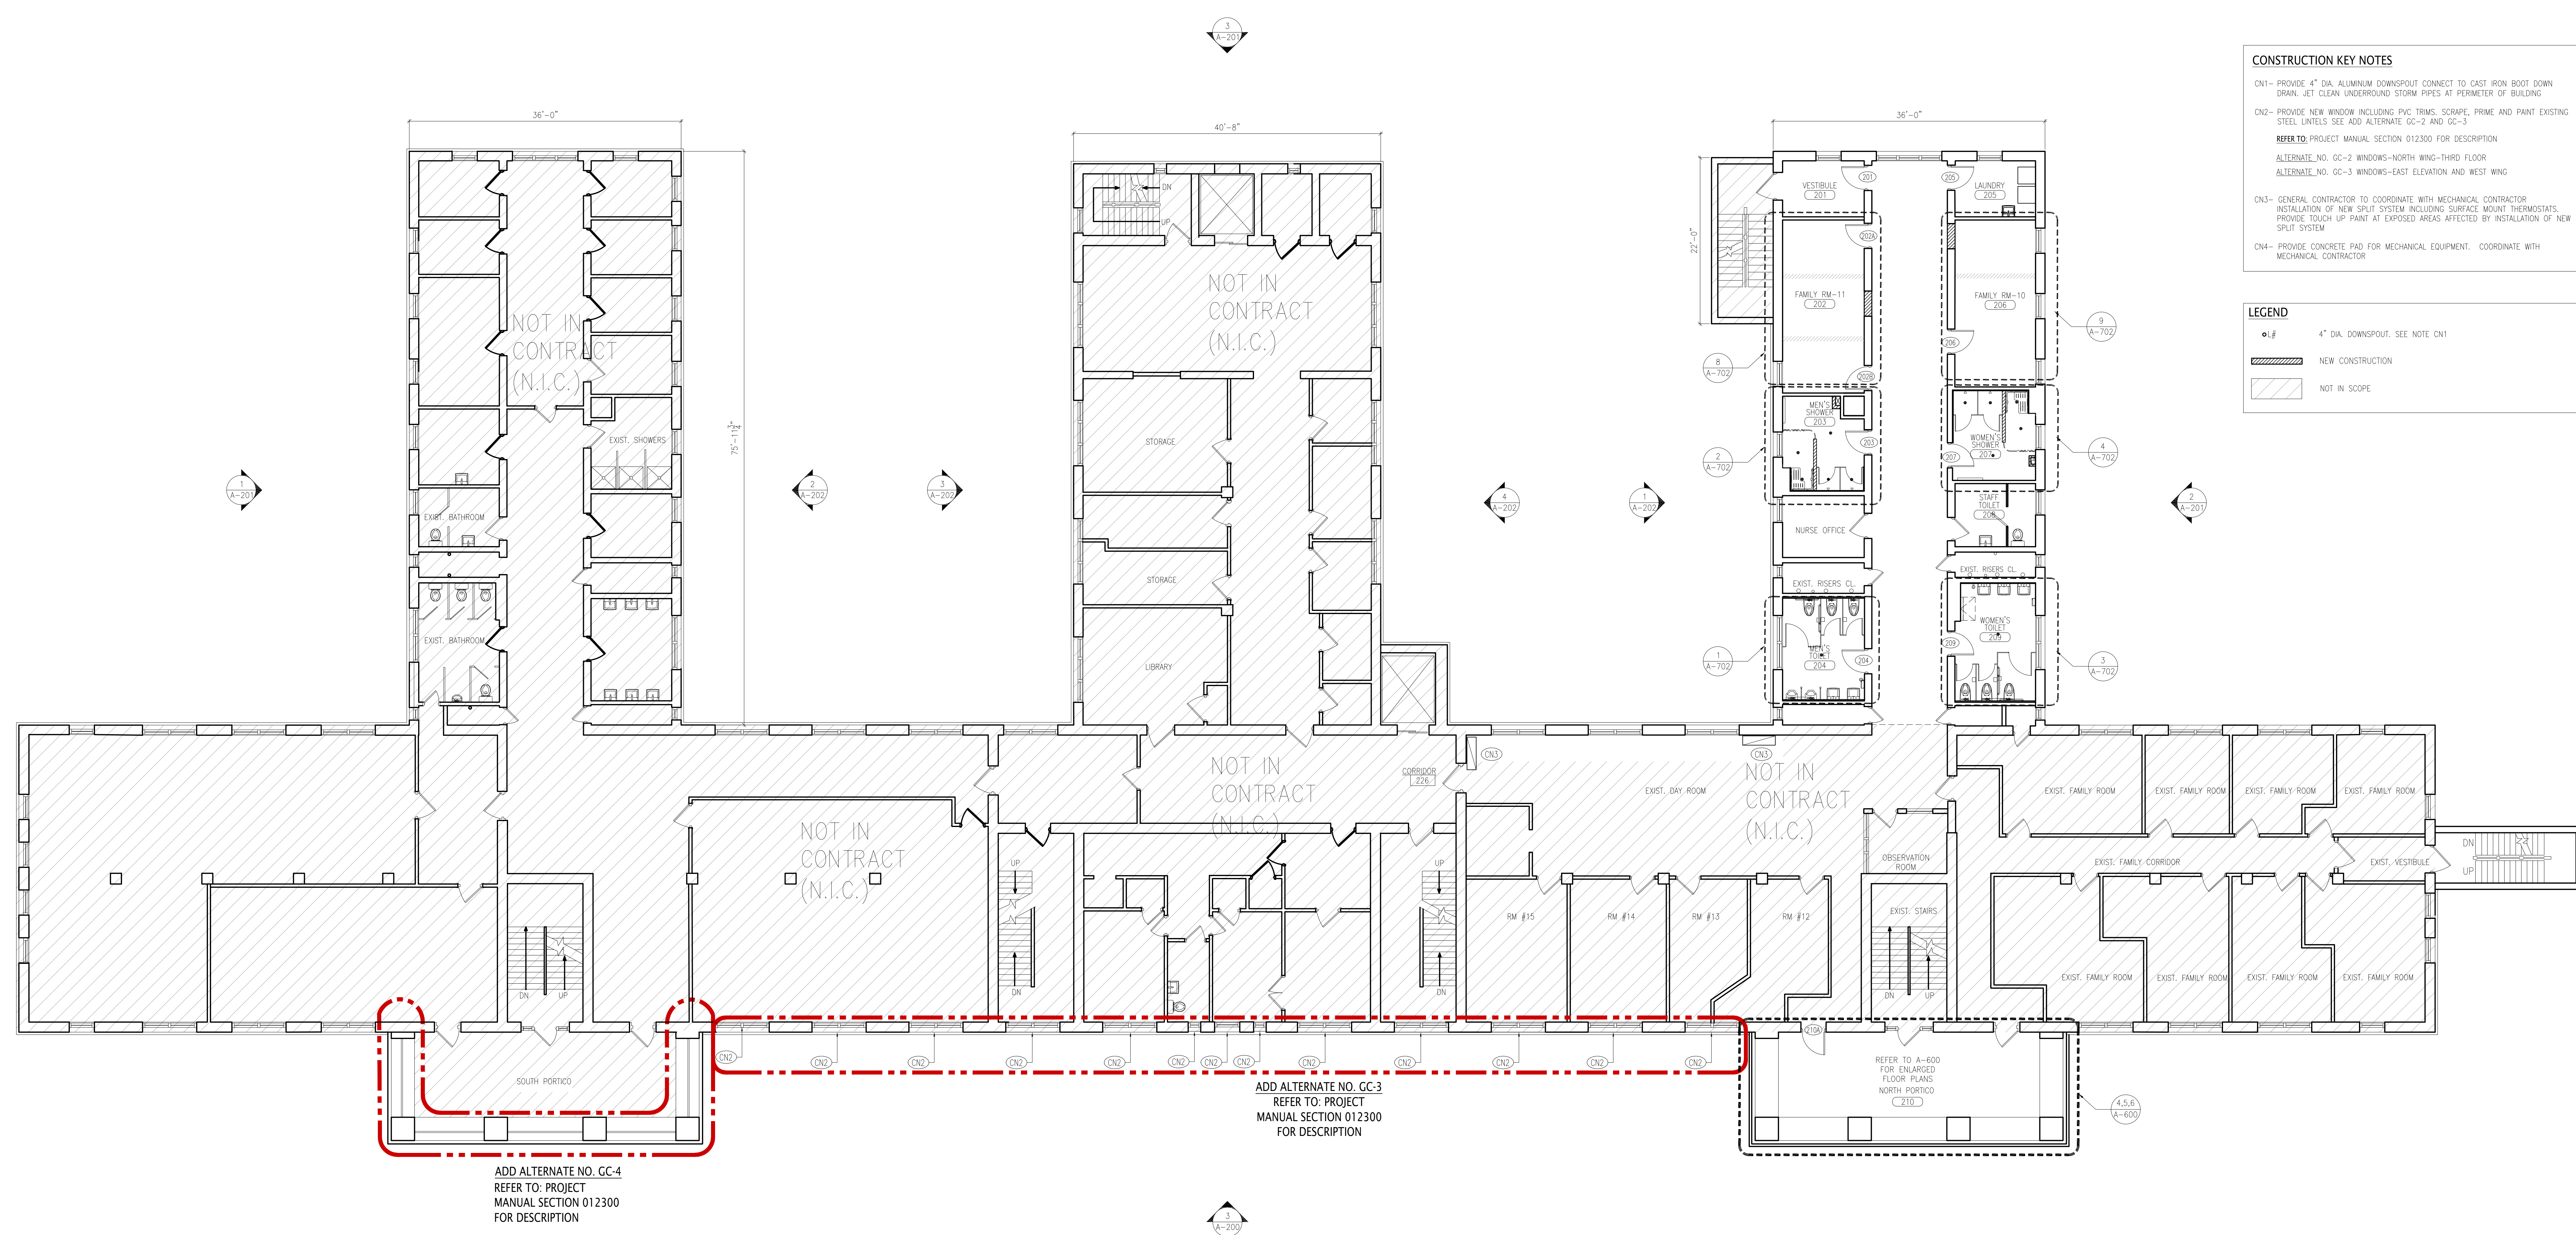

CONSTRUCTION KEY NOTES

CN1 - PROVIDE 4" DIA. ALUMINUM DOWNSPOUT CONNECT TO CAST IRON BOOT DOWN DRAIN. JET CLEAN UNDERGROUND STORM PIPES AT PERIMETER OF BUILDING

CN2 - PROVIDE NEW WINDOW INCLUDING PVC TRIMS, SCRAPER, PRIME AND PAINT EXISTING STEEL UNITS SEE ADD ALTERNATE GC-2 AND GC-3

REFER TO: PROJECT MANUAL SECTION 012300 FOR DESCRIPTION

ALTERNATE_NO. GC-2 WINDOWS-NORTH WING-THIRD FLOOR
ALTERNATE_NO. GC-3 WINDOWS-EAST ELEVATION AND WEST WING

CN3 - GENERAL CONTRACTOR TO COORDINATE WITH MECHANICAL CONTRACTOR INSTALLATION OF NEW SPLIT SYSTEM INCLUDING SURFACE MOUNT THERMOSTATS. PROVIDE TOUCH UP PAINT AT EXPOSED AREAS AFFECTED BY INSTALLATION OF NEW SPLIT SYSTEM

CN4 - PROVIDE CONCRETE PAD FOR MECHANICAL EQUIPMENT. COORDINATE WITH MECHANICAL CONTRACTOR

LEGEND

○ 4" DIA. DOWNSPOUT. SEE NOTE CN1

▨ NEW CONSTRUCTION

▨ NOT IN SCOPE

ADD ALTERNATE NO. GC-4
REFER TO: PROJECT
MANUAL SECTION 012300
FOR DESCRIPTION

ADD ALTERNATE NO. GC-3
REFER TO: PROJECT
MANUAL SECTION 012300
FOR DESCRIPTION

1 SECOND FLOOR CONSTRUCTION PLAN
SCALE: 1/8" = 1'-0"

Lothrop
Lothrop Associates LLP Architects
333 Westchester Avenue
White Plains, New York 10604
914-741-1115

White Plains Rochester Red Bank Hartford

BLAKE ENGINEERING PLLC
1898 COUNTY ROUTE 1, WESTTOWN, NY 10998
TEL: 845-467-7007 FAX: 845-767-0080
MBLAKE@BLAKEENGINEERINGPLLC.COM

MATTHEW G. BLAKE, P.E., LEED AP
NY - 89039 NJ - GE050037 PA - PE079303
MA - 53197 CT - 32283 FL - 85928

ISSUE NO.	ISSUE DATE	DESCRIPTION
1	03-19-2021	ISSUED FOR BID

NORTH

**ALTERATIONS TO
BUILDING # 51,
EMERGENCY HOUSING
GROUP
38 SEWARD AVENUE
MIDDLETOWN, NY 10940**

**SECOND FLOOR
CONSTRUCTION
PLAN**

PROJECT NO.: 1802-01

DRAWING NO.:

A-121