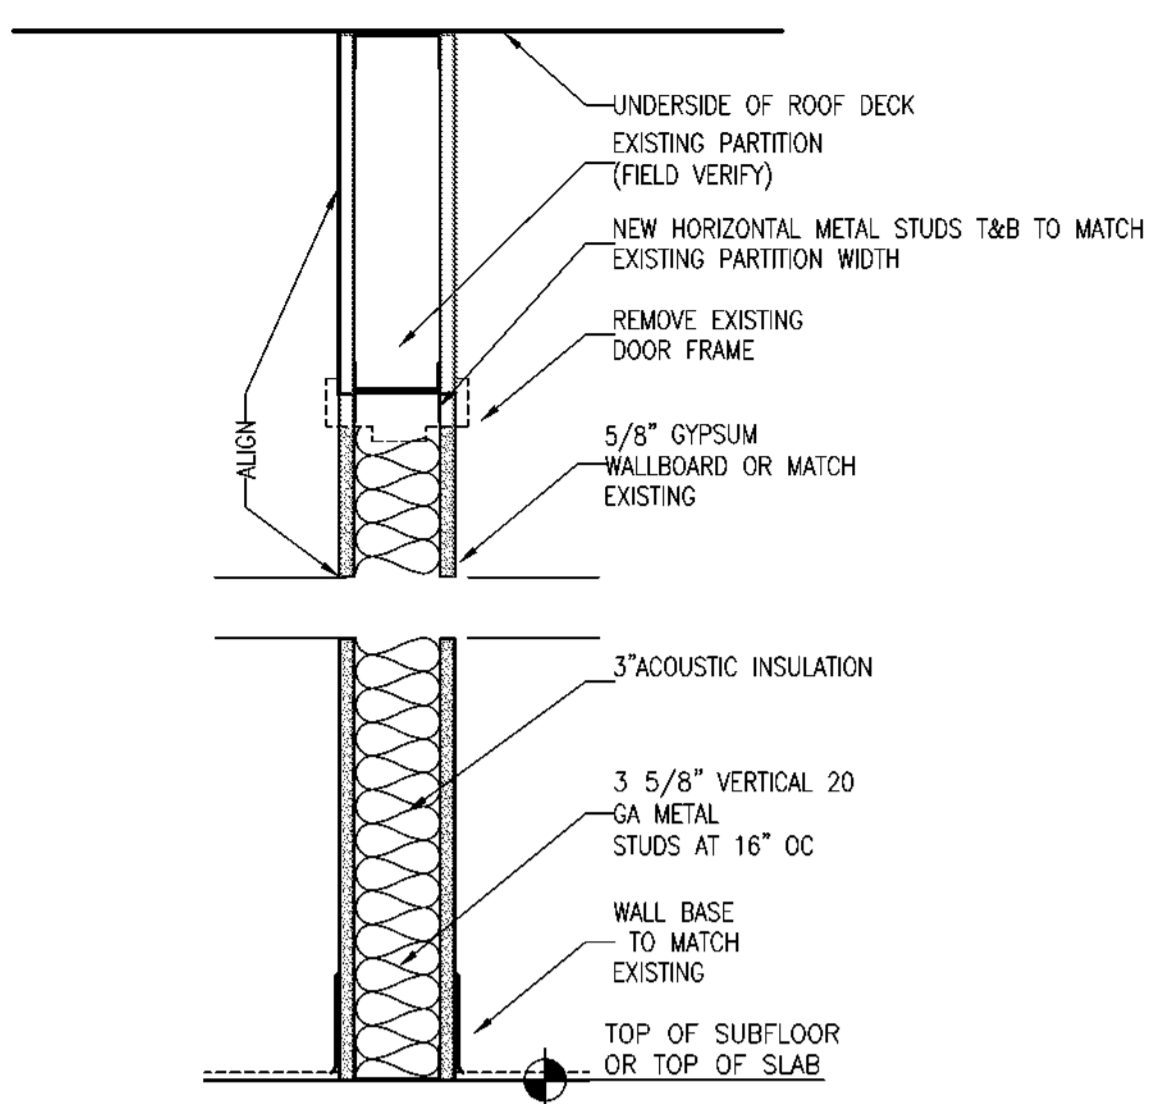

1 DOOR INFILL DETAIL
SCALE 1/2" = 1'-0"