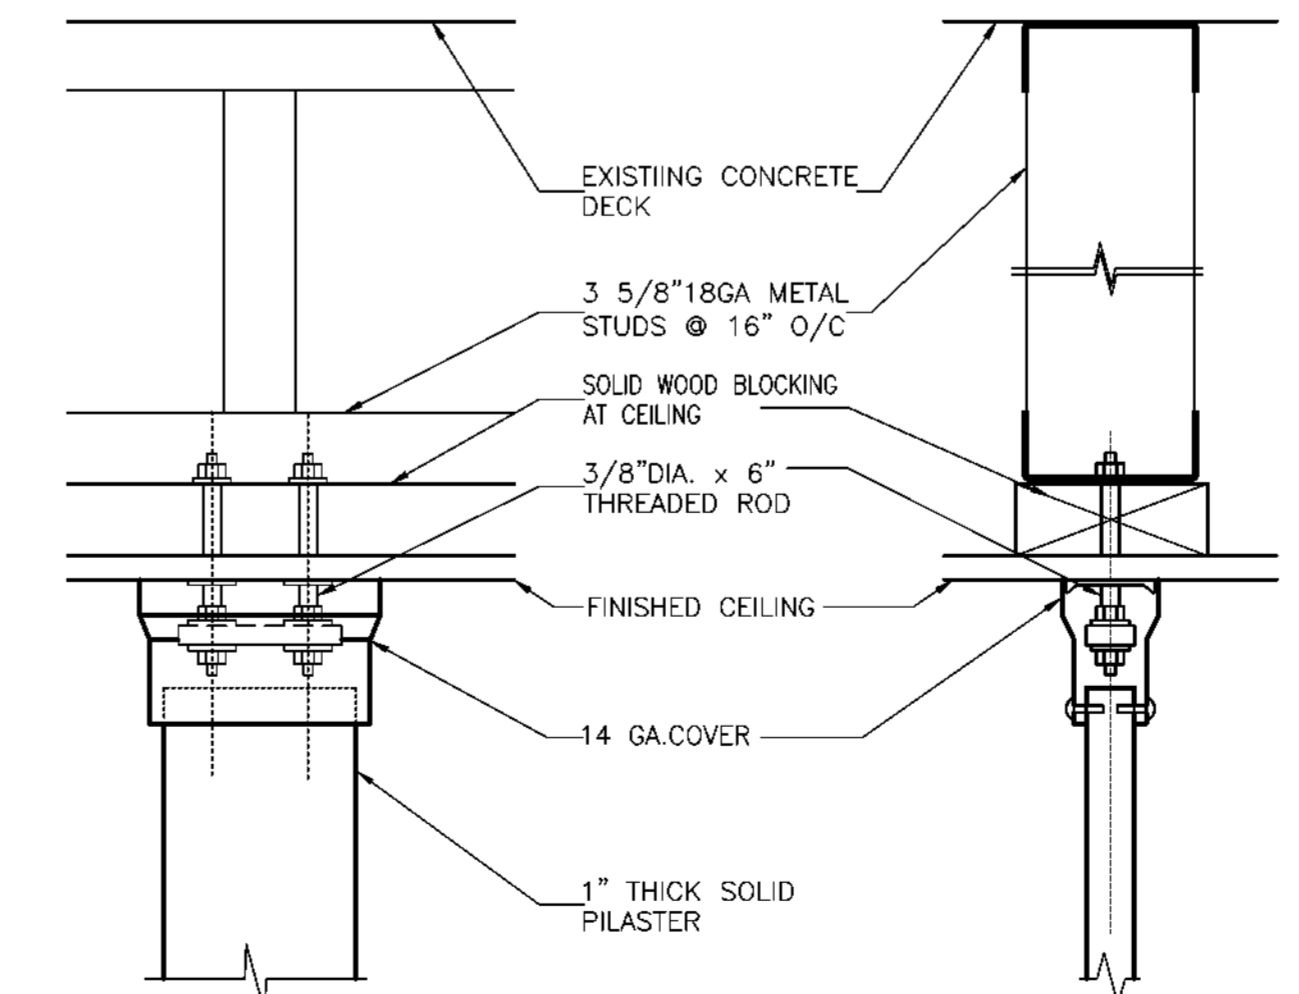

14 CEILING MOUNTING DETAIL
SCALE 3" = 1'-0"