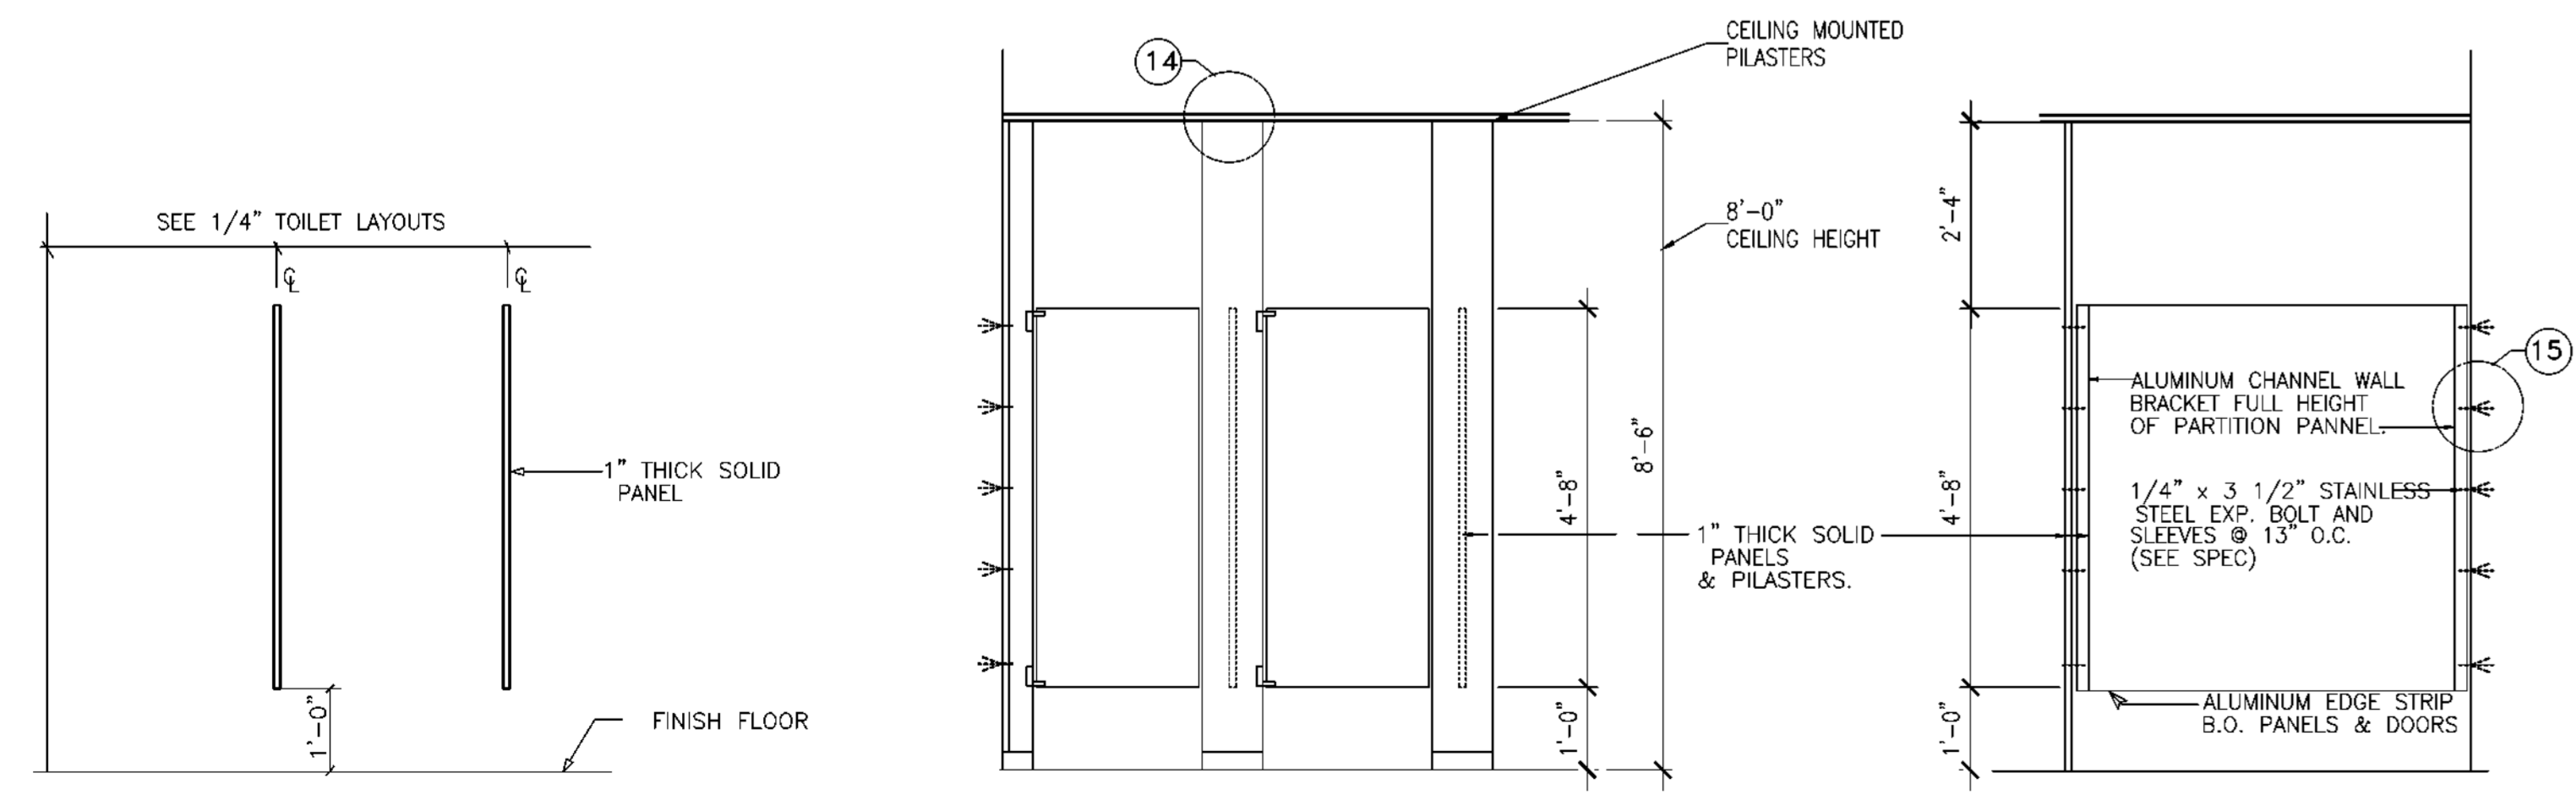

11 TOILET PARTITION ELEVATIONS
SCALE 1/2" = 1'-0"