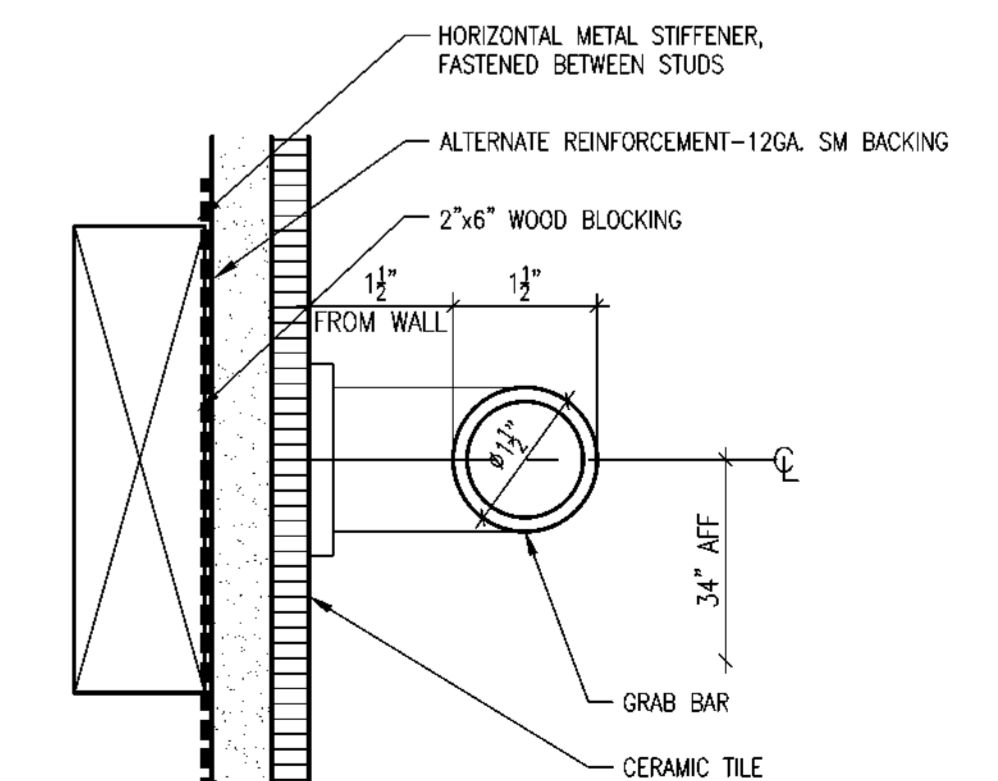

15 GRAB BAR BLOCKING DETAIL
SCALE 1/2" = 1'-0"

Lothrop

Lothrop Associates LLP Architects
333 Westchester Avenue
White Plains, New York 10604
914-741-1115

White Plains Rochester Red Bank Hartford

BLAKE ENGINEERING PLLC
1898 COUNTY ROUTE 1 WESTTOWN, NY 10998
TEL: 845-467-9207 FAX: 845-707-9208
M.BLAKE@BLAKEENGINEERINGPLLC.COM
MATTHEW G. BLAKE, P.E., LEED AP
NY - 89039 NJ - GE05037 PA - PE079303
MA - 51197 CT - 32283 FL - 85926

ISSUE NO.	ISSUE DATE	DESCRIPTION
1	03-19-2021	ISSUED FOR BID

**ALTERATIONS TO
BUILDING # 51,
EMERGENCY HOUSING
GROUP
38 SEWARD AVENUE
MIDDLETOWN, NY 10940**

**MISCELLANEOUS
DETAILS-II**

PROJECT NO.: 1802-01

DRAWING NO.:

A-502