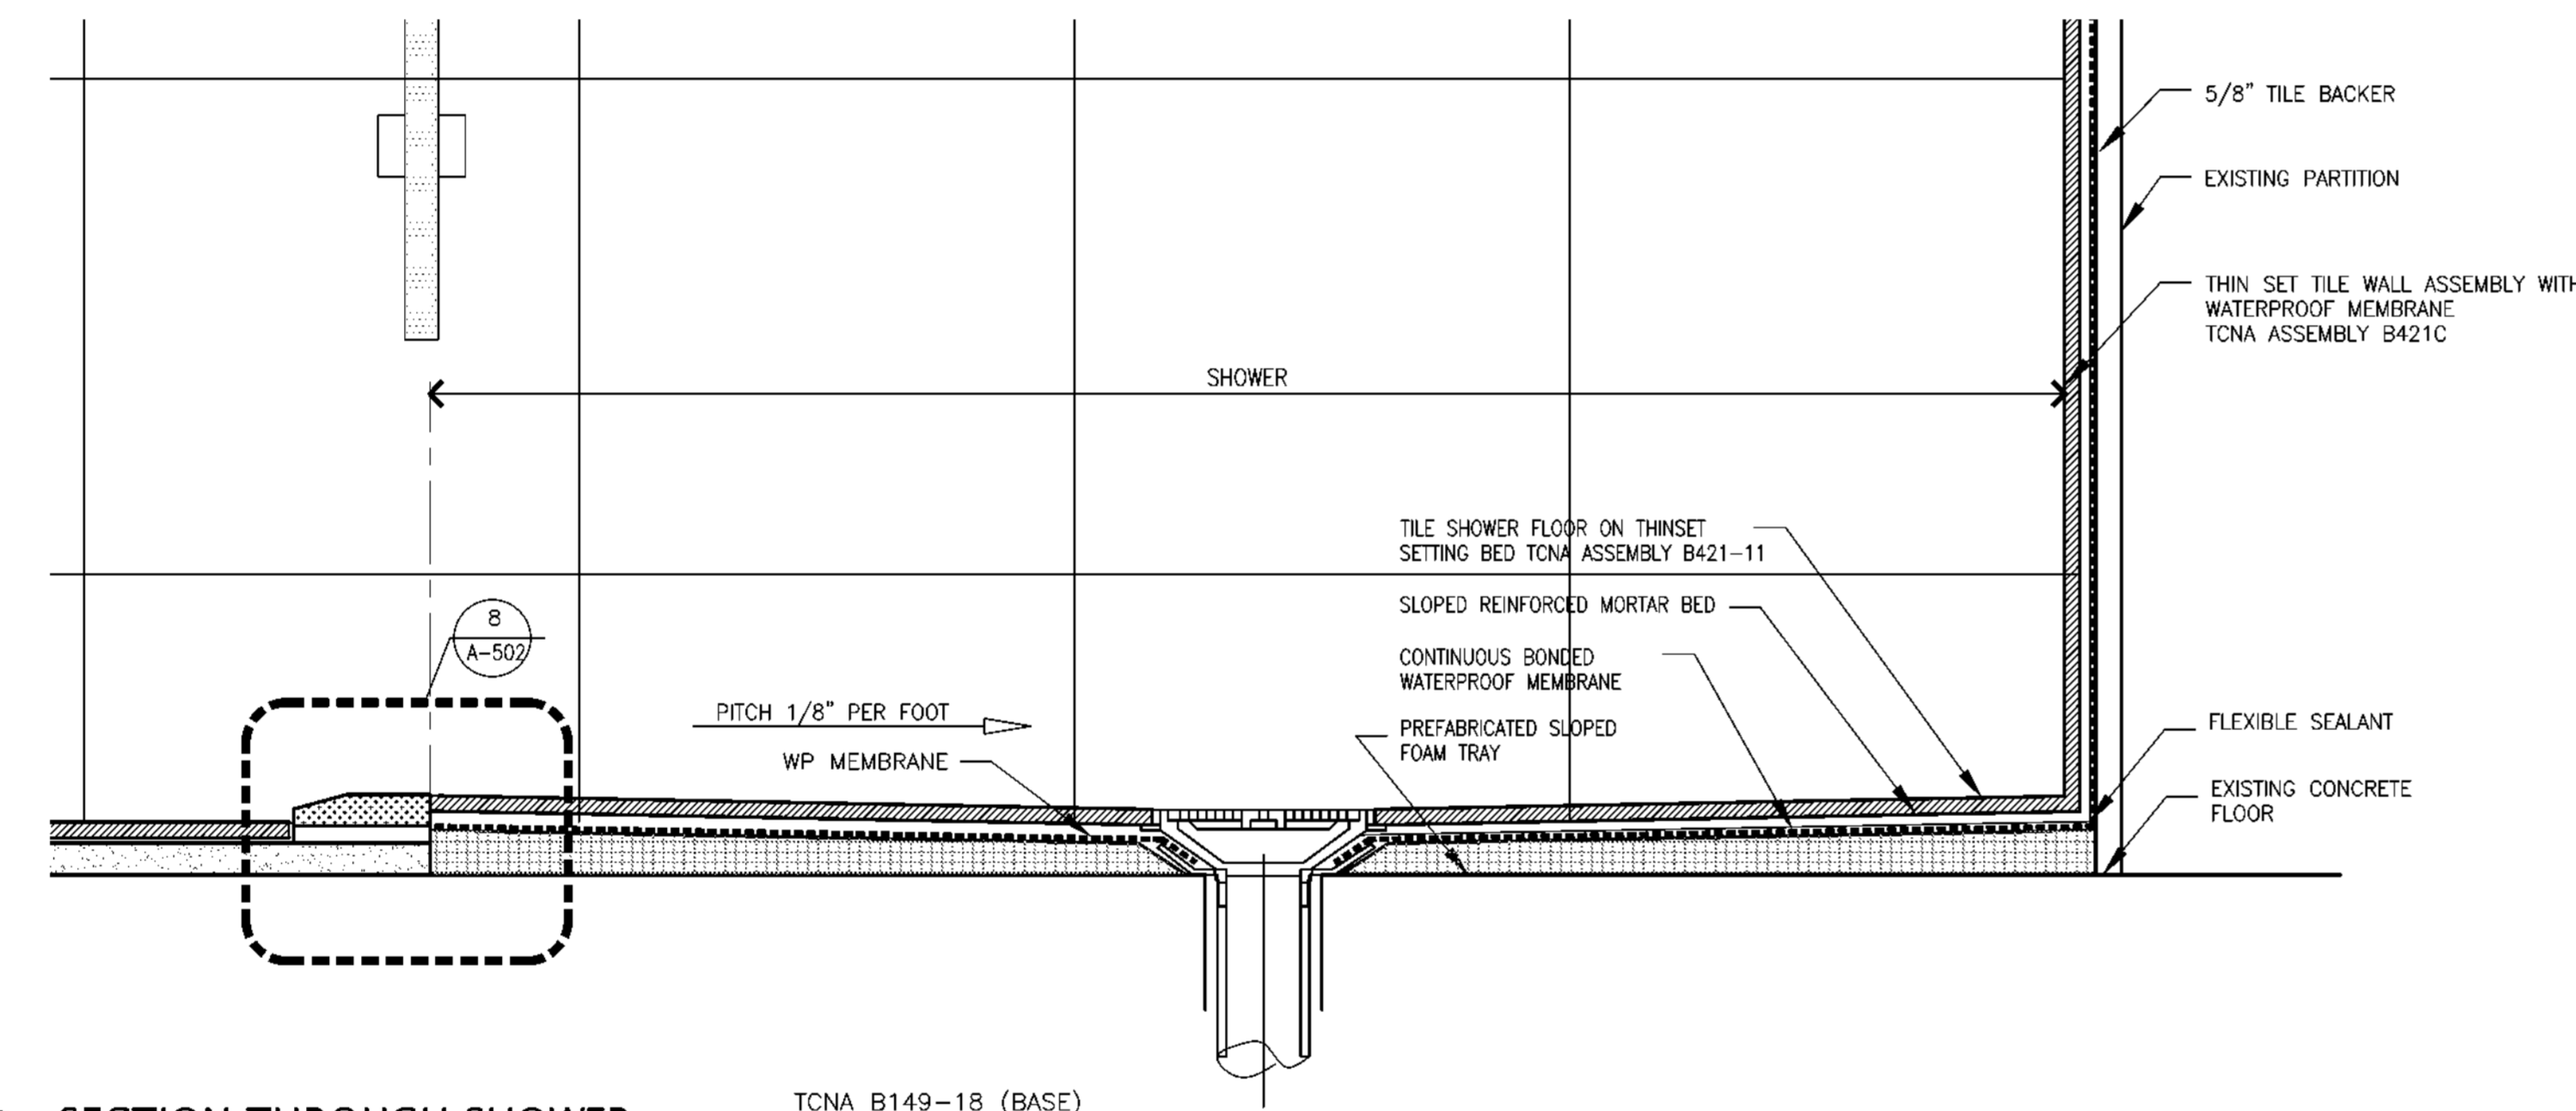

7 SECTION THROUGH SHOWER
SCALE 3" = 1'-0"
TCNA B149-18 (BASE)
TCNA WR-45-18 (WALL)