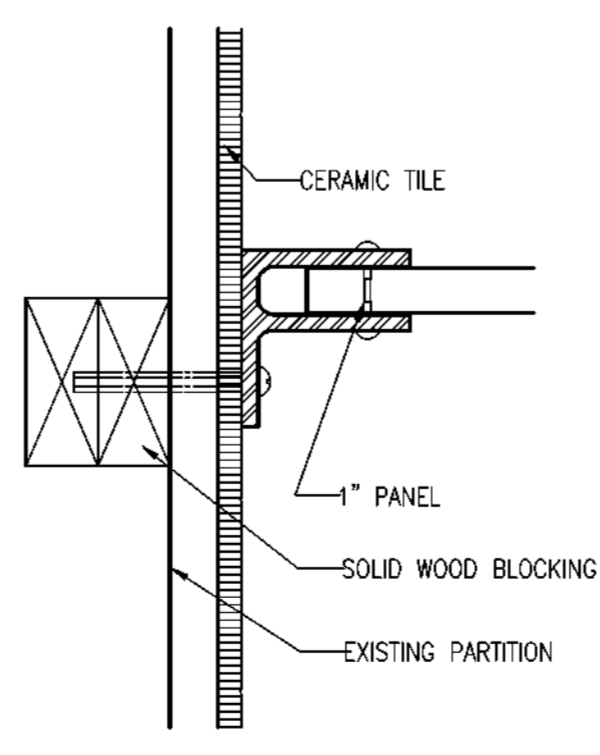

13 WALL MOUNTING DETAIL
SCALE 3" = 1'-0"