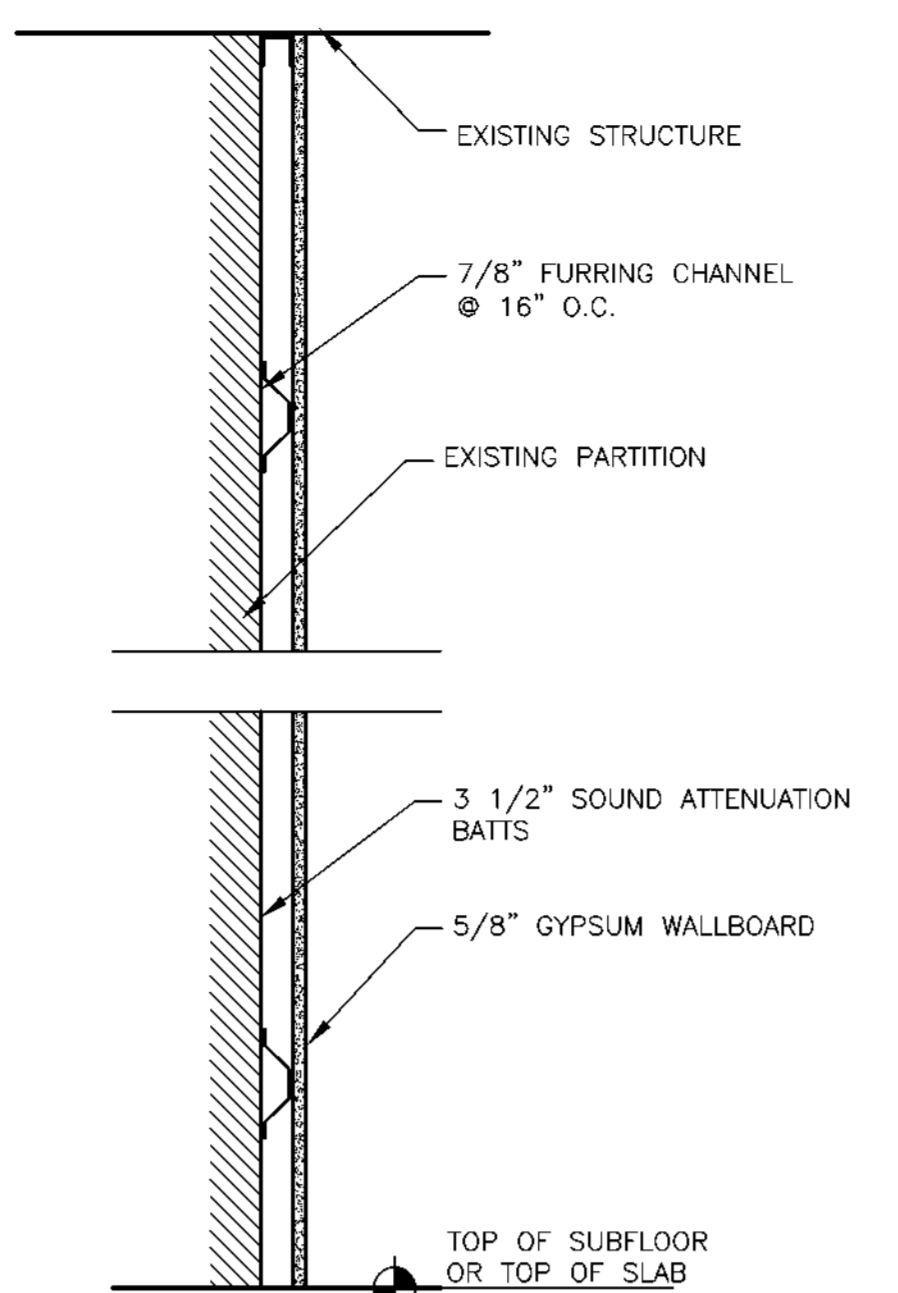

2 FURRING DETAIL
SCALE 1/2" = 1'-0"