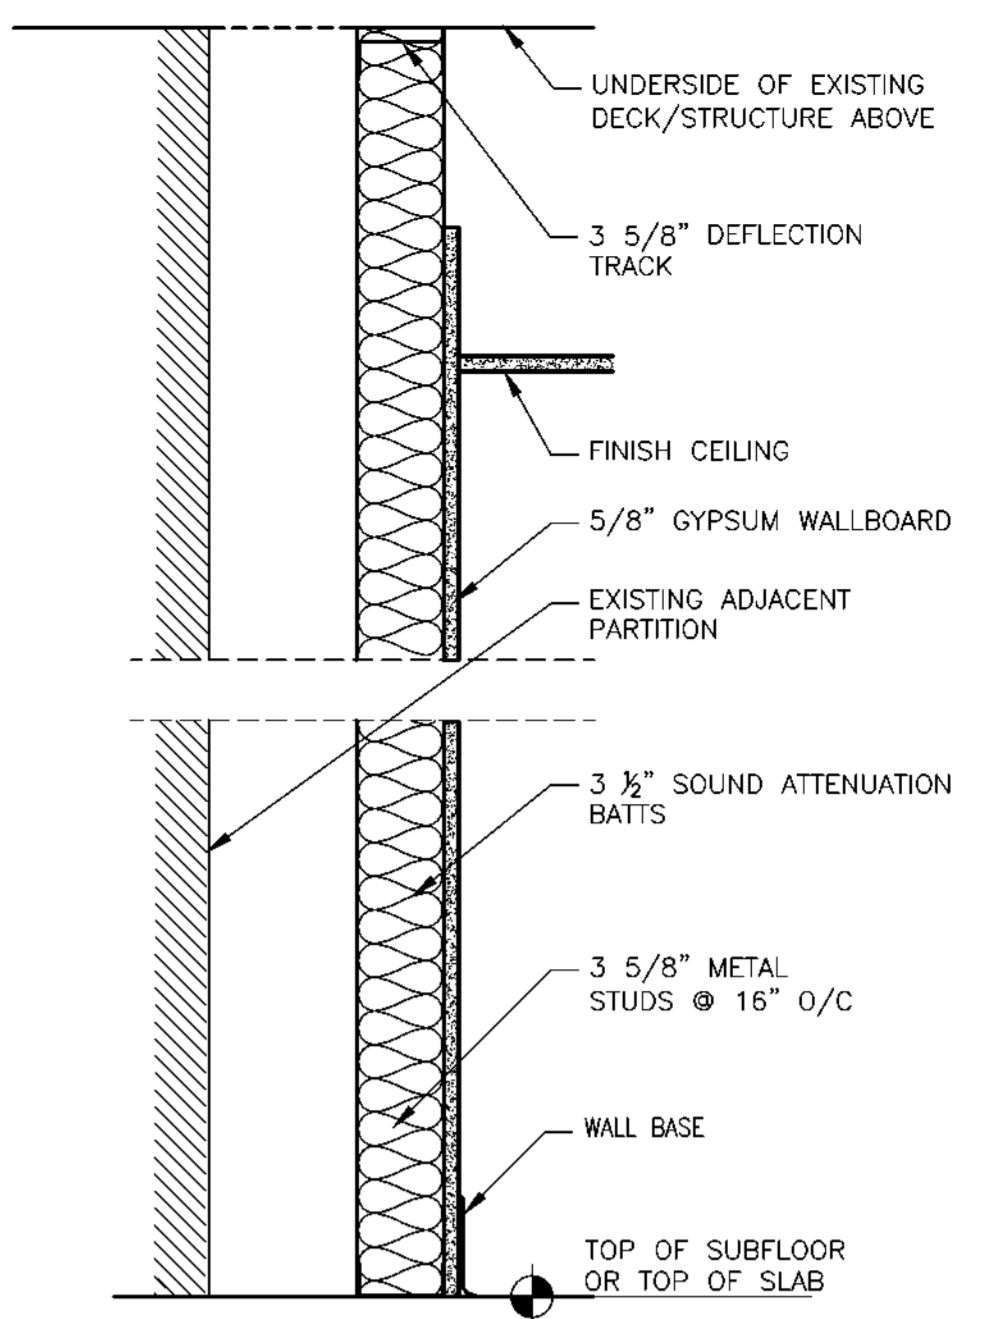

5 DUCT CHASE DETAIL
SCALE 1-1/2" = 1'-0"