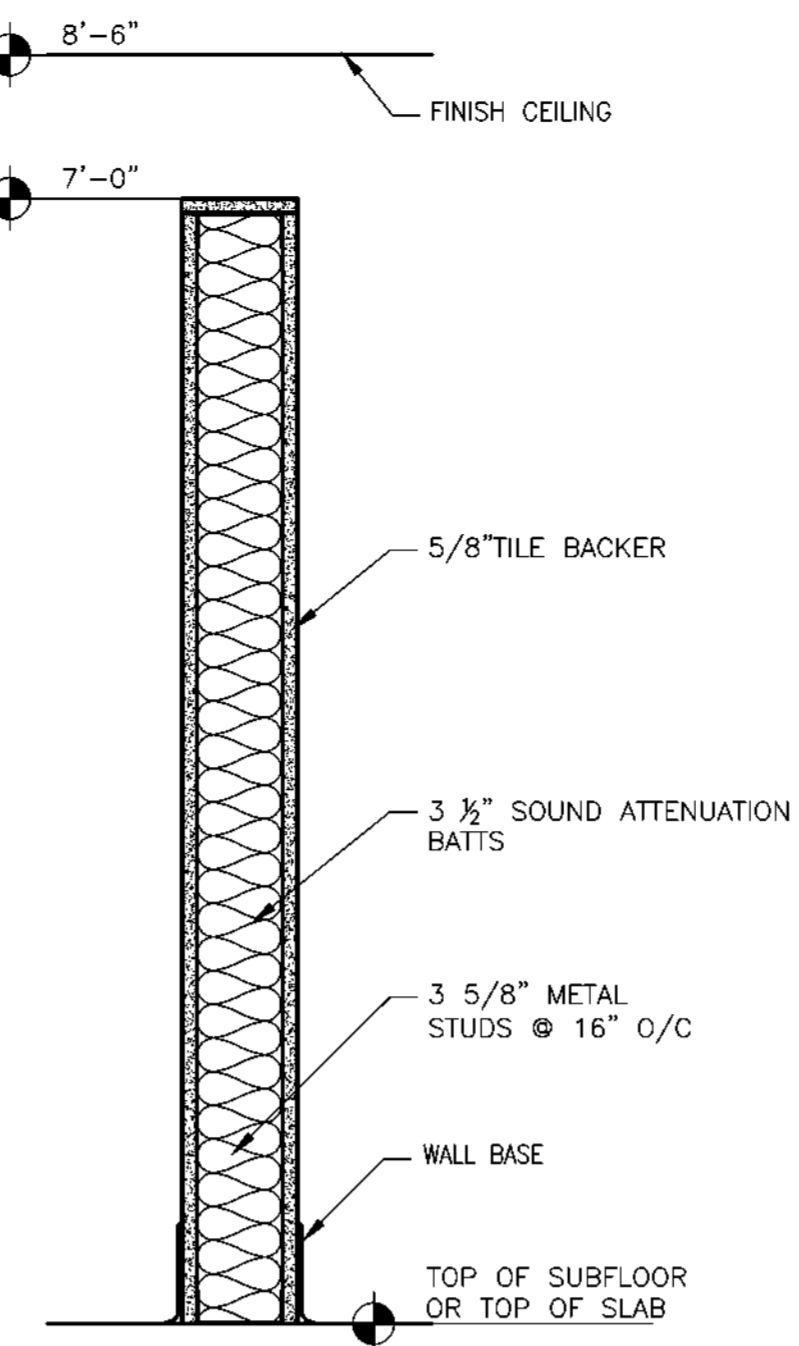

4 PARTITION DETAIL
SCALE 1/2" = 1'-0"