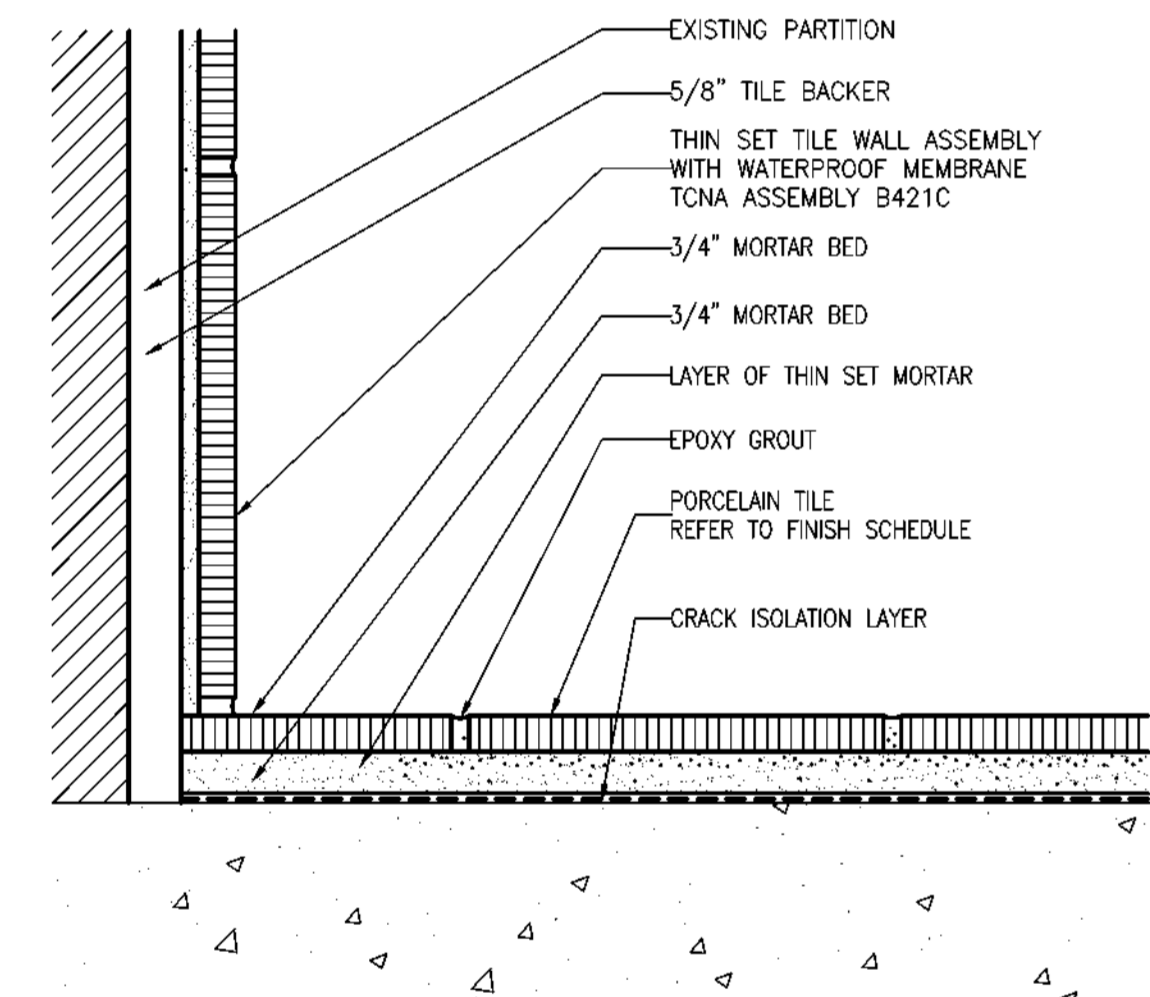

6 TILE FLOOR AND BASE DETAIL
SCALE 3" = 1'-0"
TCNA-F125 FULL 18