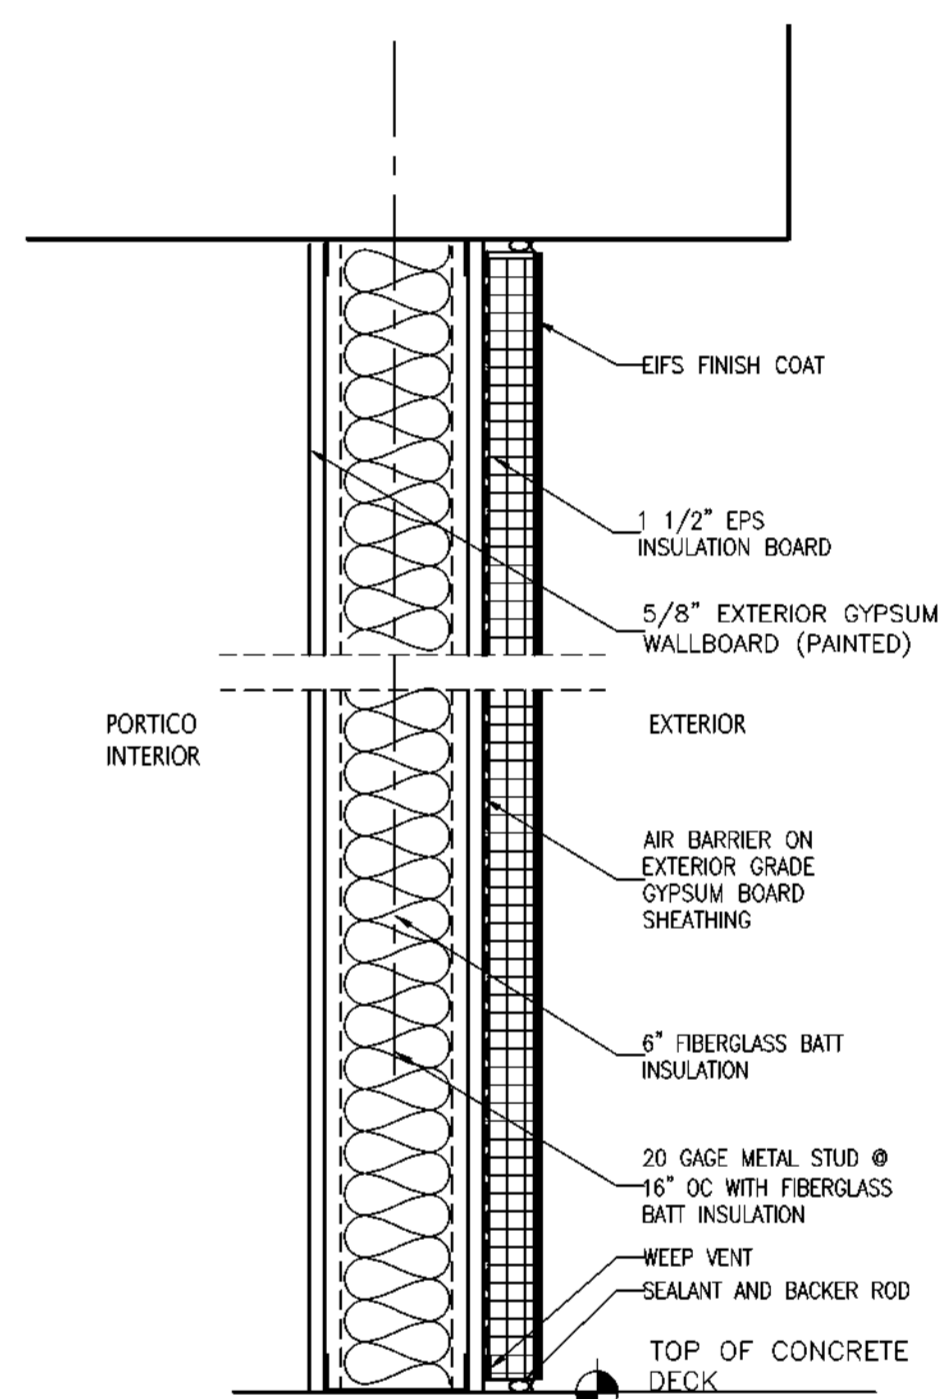

9 PORTICO EXTERIOR WALL
SCALE 1-1/2" = 1'-0"