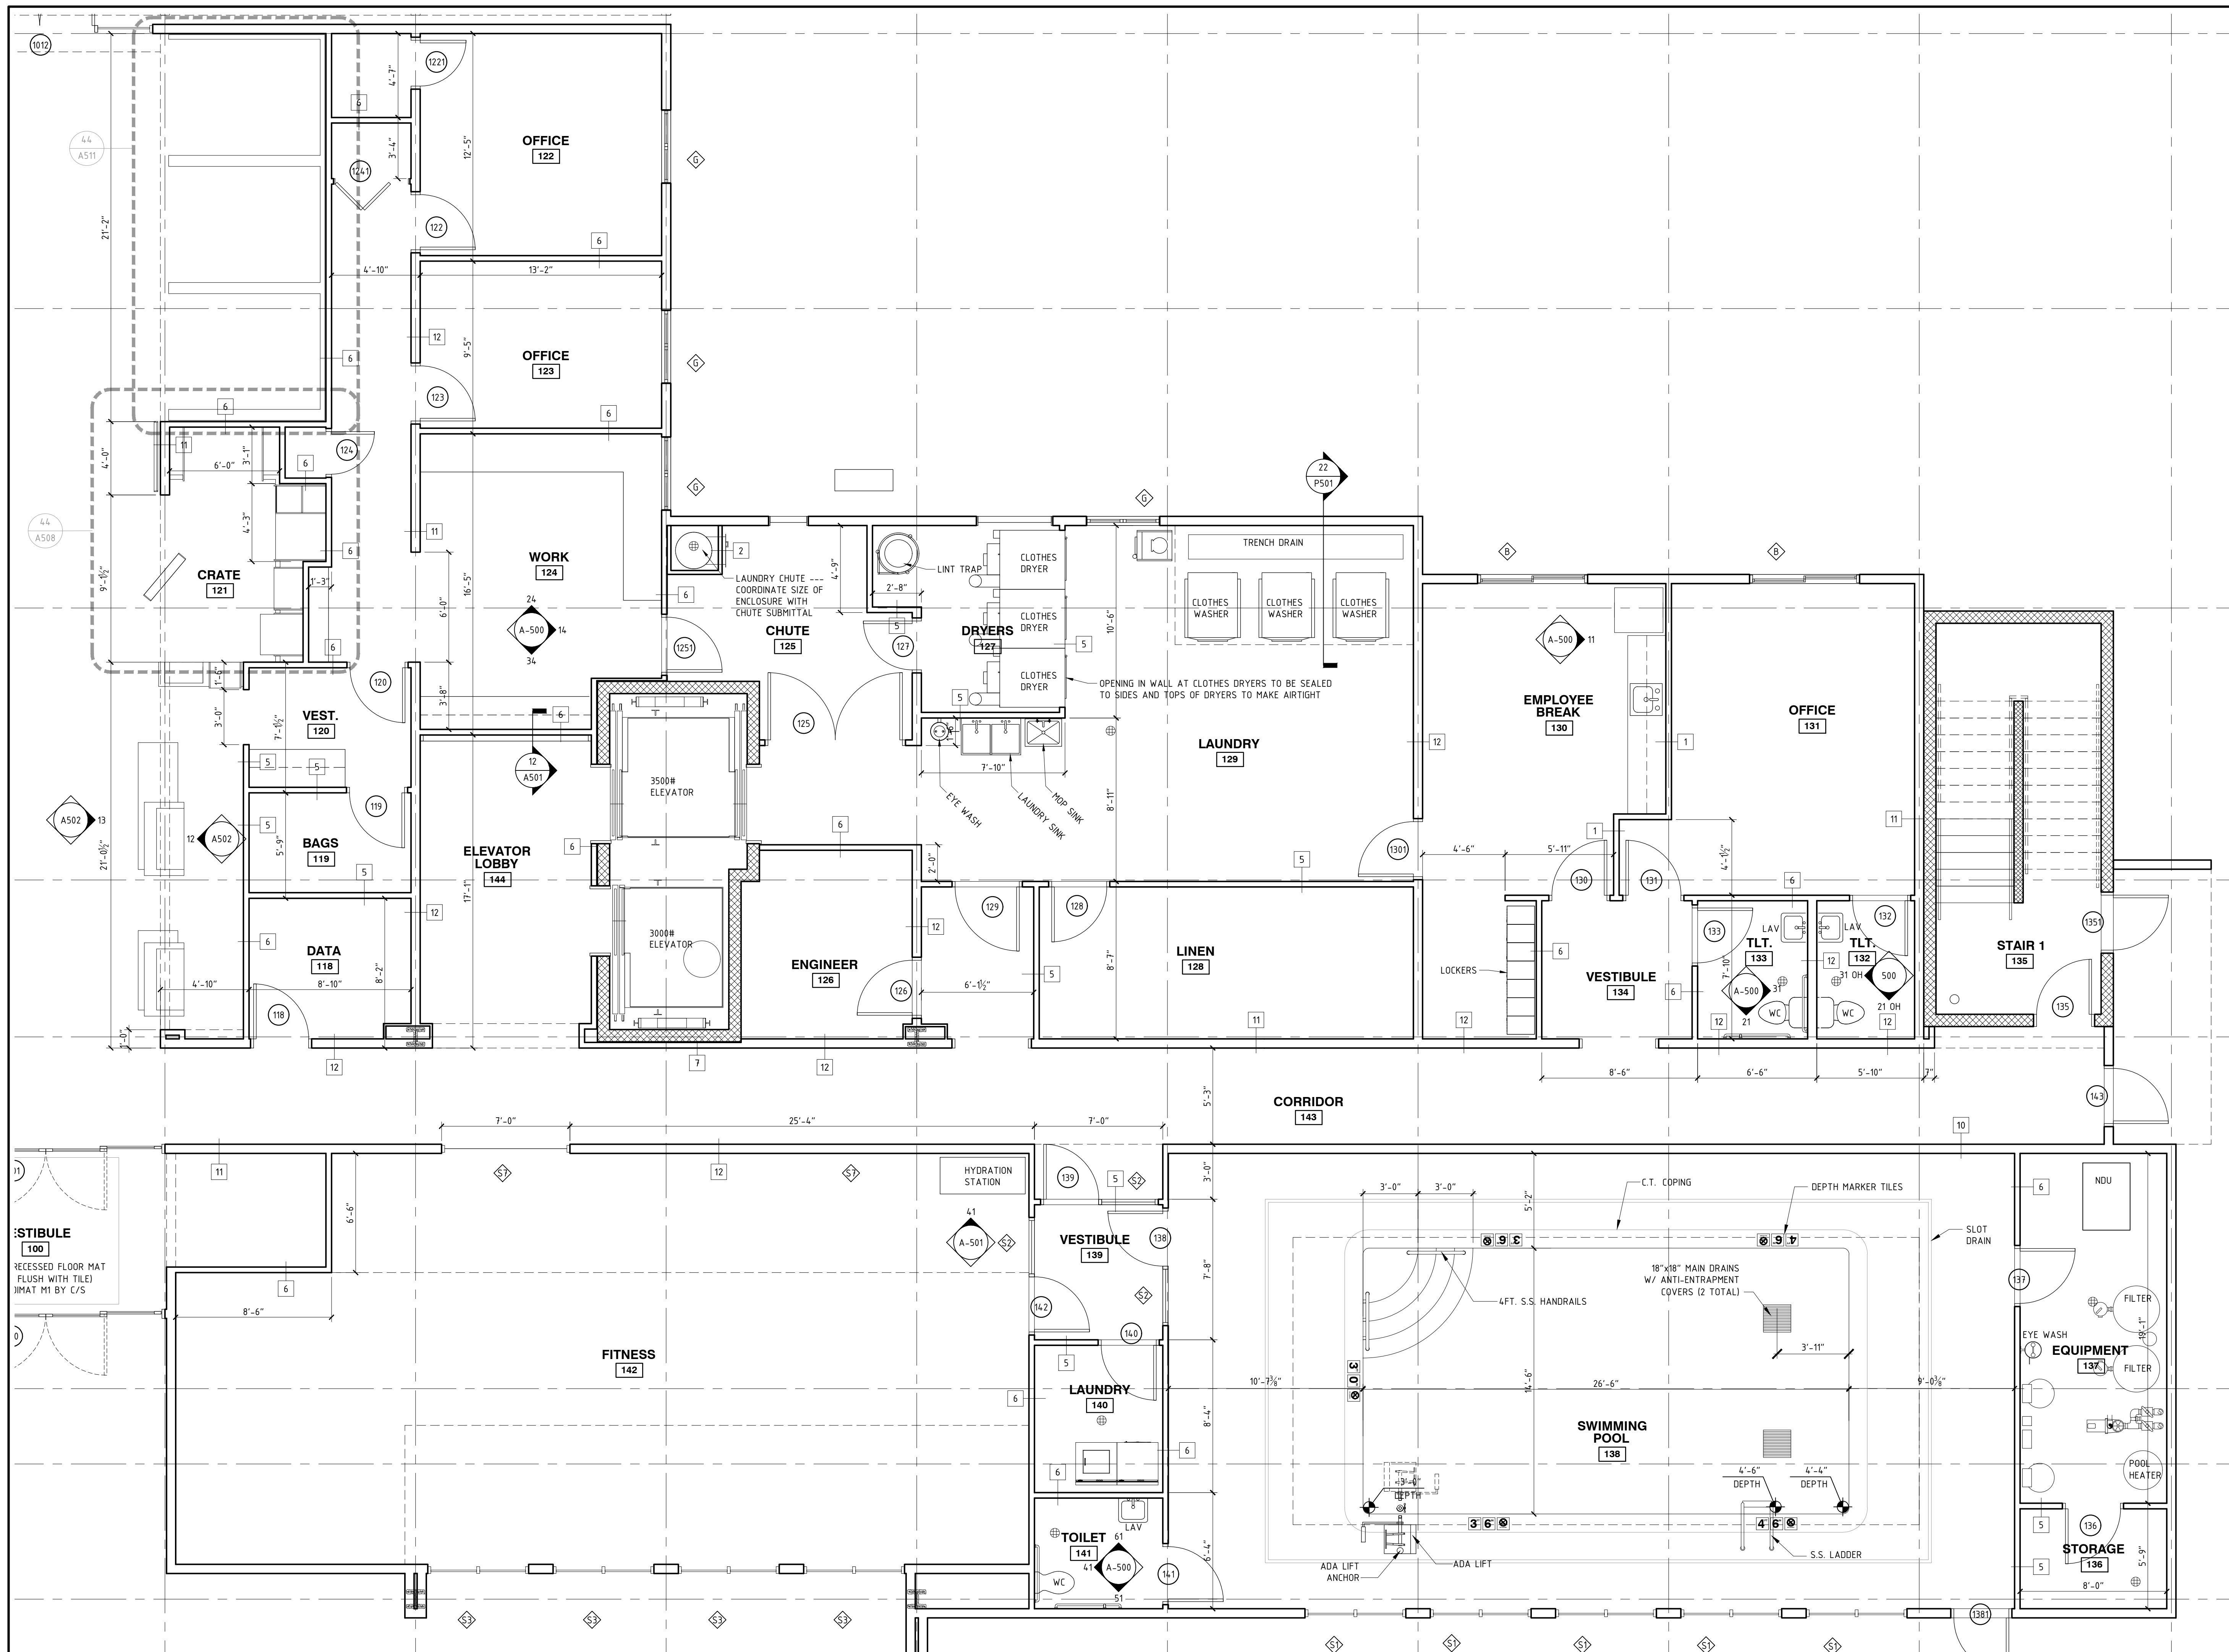

**A NEW 108-ROOM
COURTYARD BY
MARRIOTT
HOTEL & SUITES**

Turner Road
Woodbury, New York
location #12121

for
**RAINBOW
ENTERPRISES**

4758 Highway 28
Cooperstown, NY

REVISION DATES

UNAUTHORIZED ALTERATIONS OR
ADDITIONS TO THIS DRAWING ARE
A VIOLATION OF STATE
EDUCATION LAW ARTICLES 145
AND 147.

THIS DRAWING IS AN INSTRUMENT
OF SERVICE FOR RAINBOW
ENTERPRISES, AND MAY NOT BE
REPRODUCED WITHOUT THE
EXPRESS CONSENT OF THE
OWNER AND THE ARCHITECT

DRAWING TITLE

**ENLARGED PARTIAL FIRST
FLOOR PLAN**

DATE MARCH 1, 2021

PROJECT NUMBER 17971

SHEET NUMBER

A301

14 ENLARGED PARTIAL FIRST FLOOR PLAN (EAST) - ARCHITECTURAL
A301 1/4" = 1'-0"